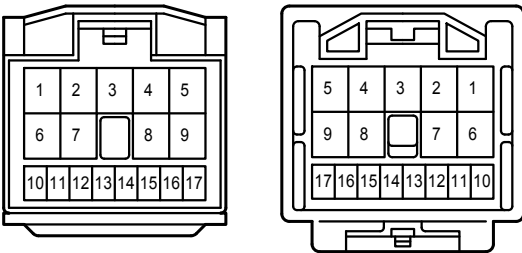

1L

White

Interior Light

BA1  
Gray

BB1  
Gray

BC1  
White

BD1  
White

BH1  
White