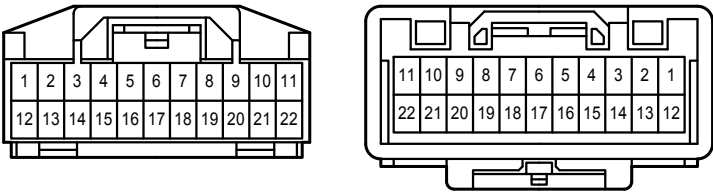

Interior Light

IC1
Gray